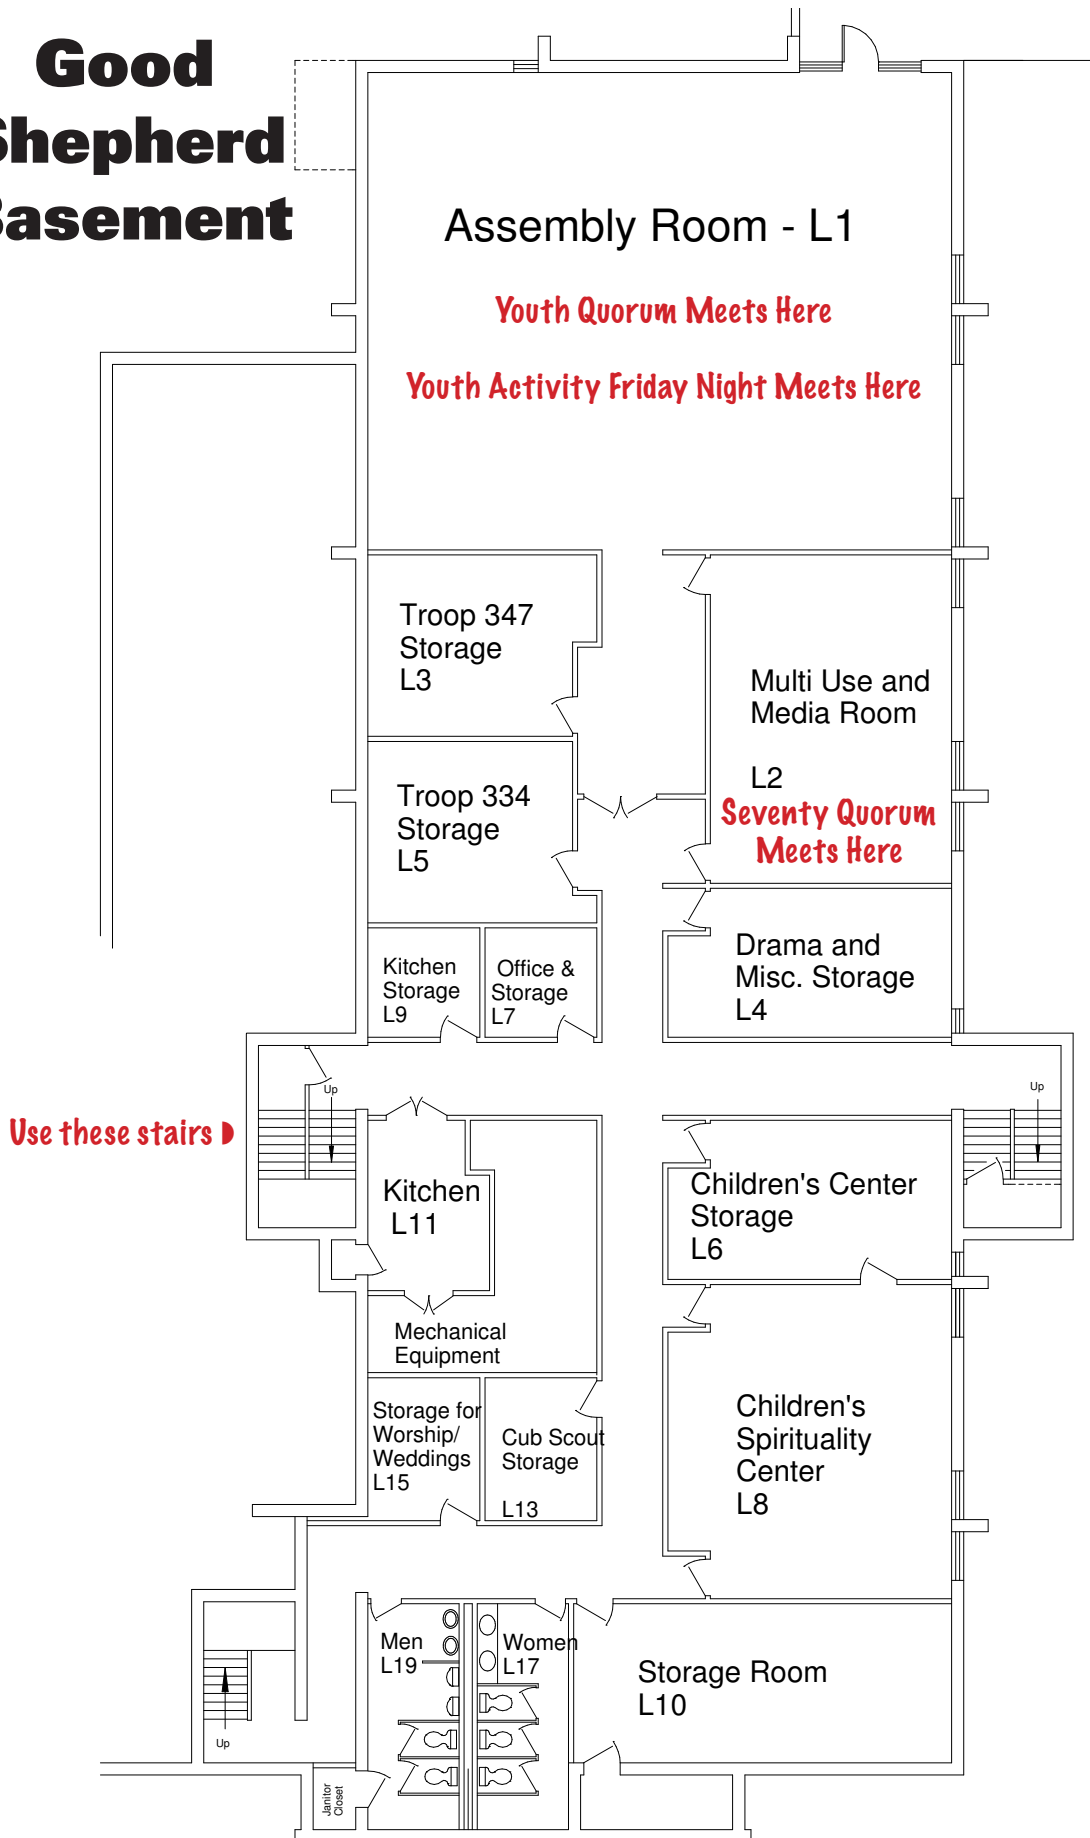

# Good Shepherd Basement

Date Drawn: 12-01-14

# **Quorum Locations**

*Tuesday through Thursday mornings*  
*9:45 to 11:45 a.m.*

**Apostle Quorum**  
Main Floor Room # 10

**Seventy Quorum**  
Basement Room # L2

**High Priest Quorum**  
Main Floor Room # 2

**Elders Quorum**  
Main Floor Gathering Room

**Aaronic Quorum**  
Main Floor Room # 1

**Members Quorum**  
Main Floor Sanctuary

**Youth Quorum**  
Basement Assembly Room

**This page intentionally left blank**