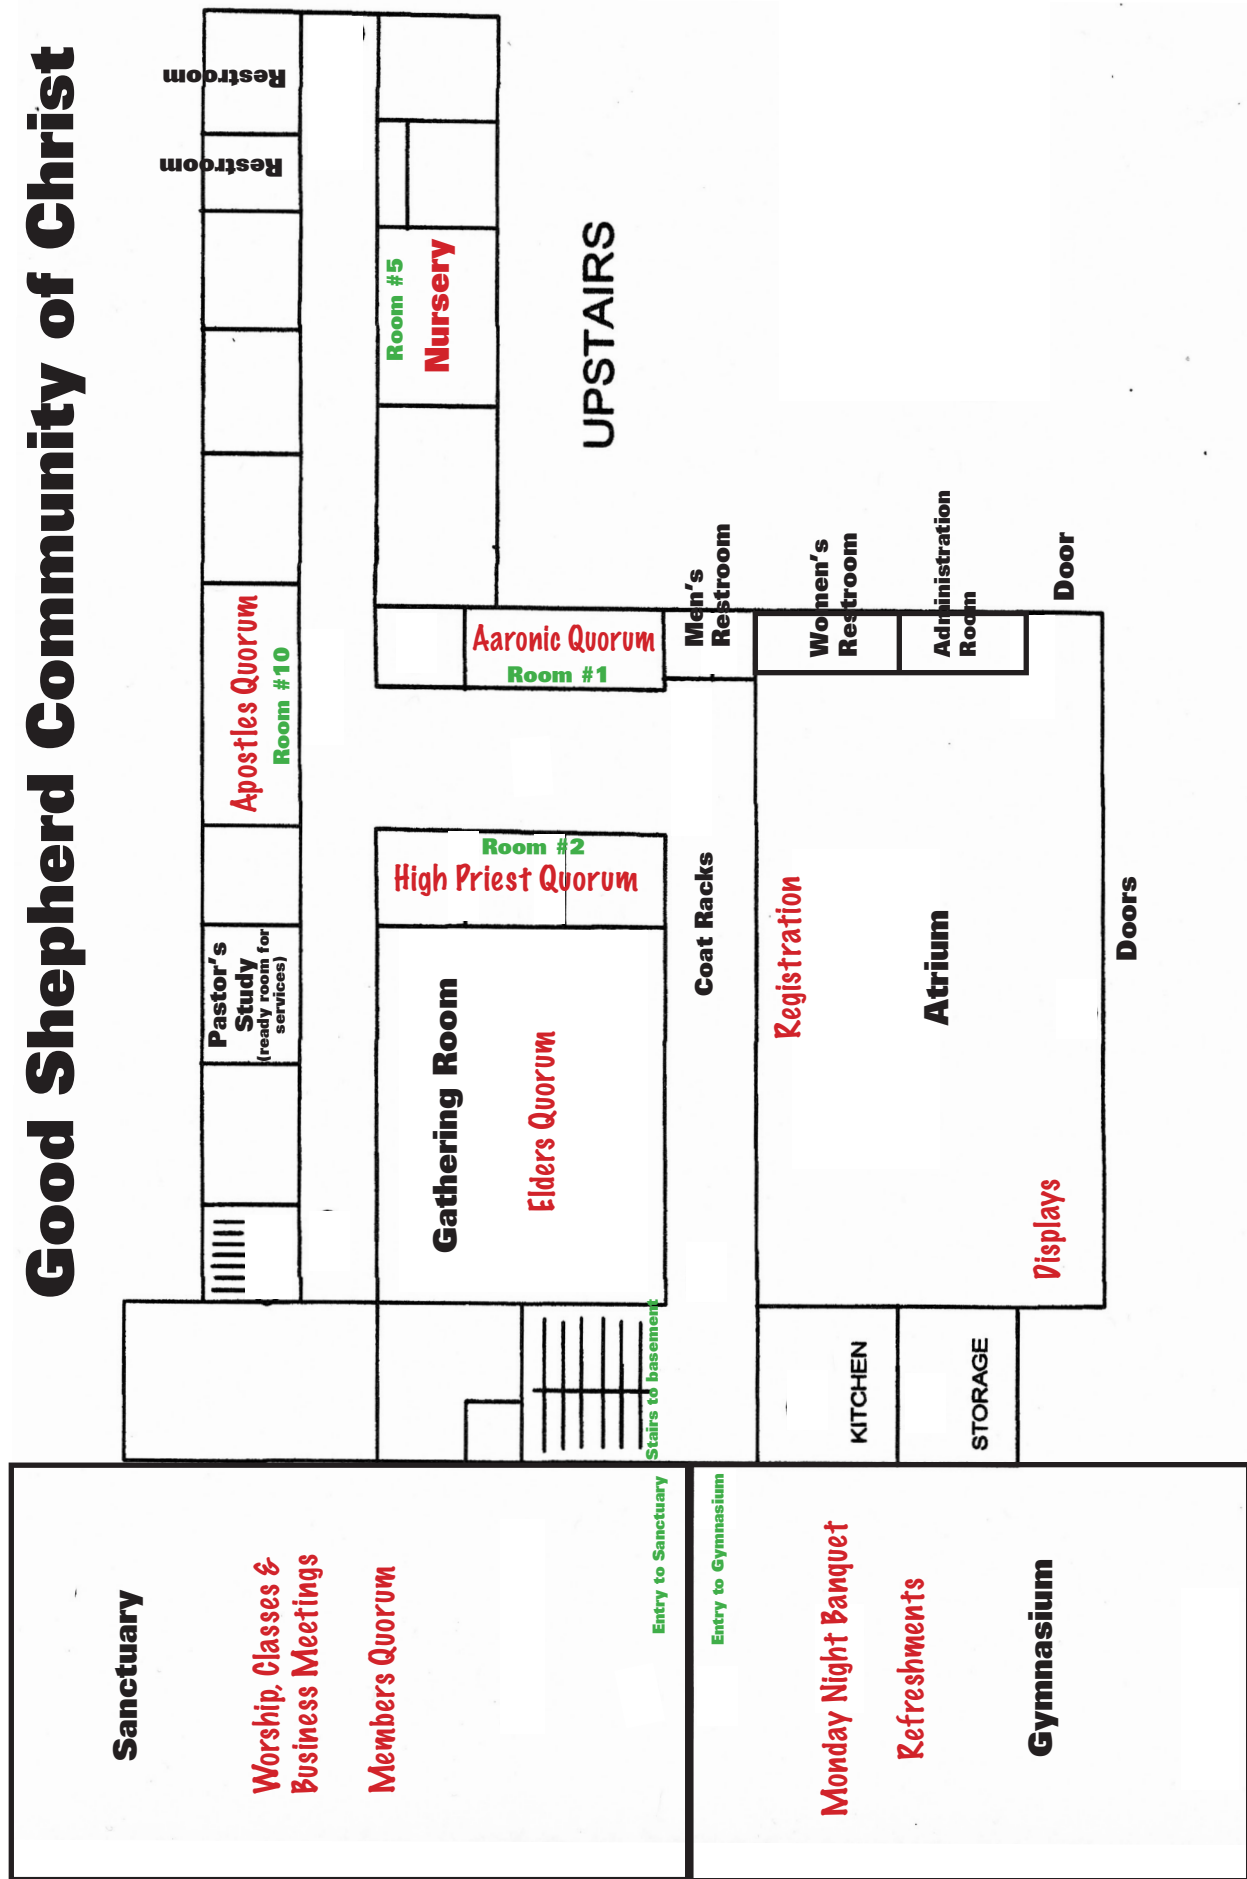

# Good Shepherd Community of Christ

# Good Shepherd Basement

Date Drawn: 12-01-14

# **Quorum Locations**

*Tuesday through Thursday mornings*  
*9:45 to 11:45 a.m.*

**Apostle Quorum**  
Main Floor Room # 10

**Seventy Quorum**  
Basement Room # L2

**High Priest Quorum**  
Main Floor Room # 2

**Elders Quorum**  
Main Floor Gathering Room

**Aaronic Quorum**  
Main Floor Room # 1

**Members Quorum**  
Main Floor Sanctuary

**Youth Quorum**  
Basement Assembly Room

**This page intentionally left blank**